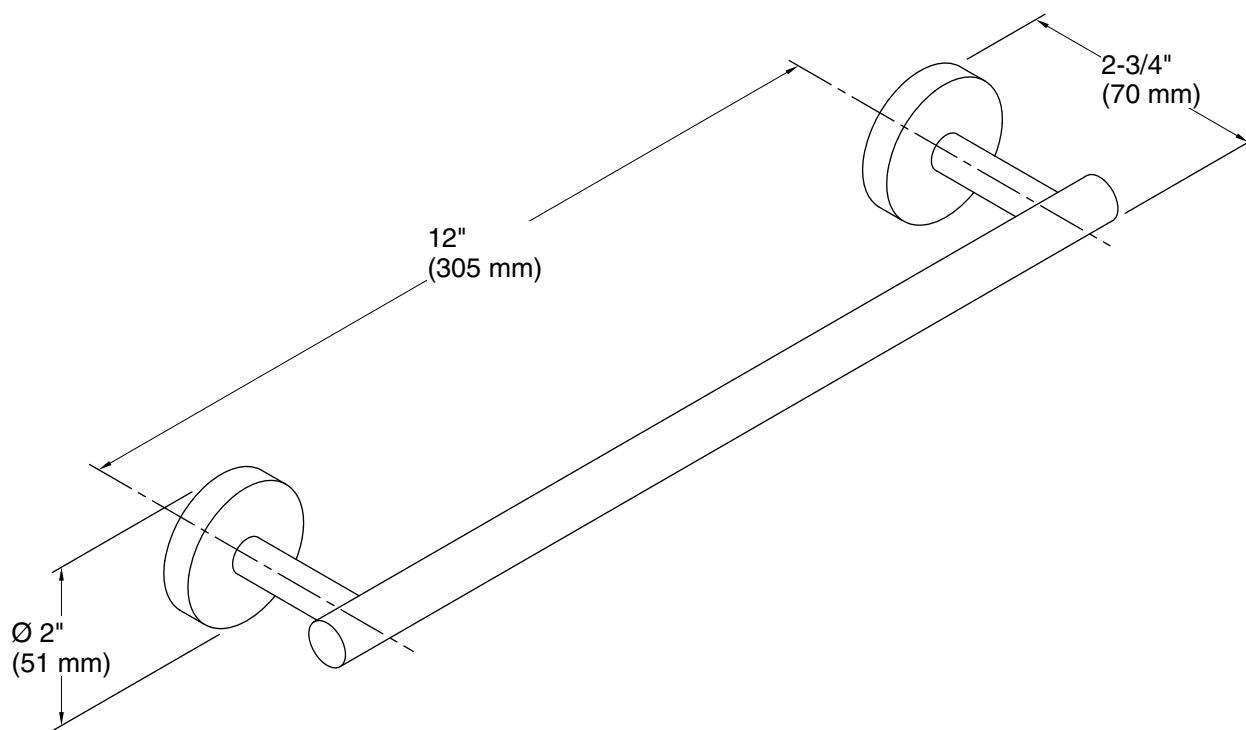

Technical Information

All product dimensions are nominal.

Material: Zinc, Brass

Notes

Install this product according to the installation instructions.

CAUTION: Risk of personal injury. Do not install these products in any area where they are likely to be used inadvertently as a grab bar or support bar. These products are not designed or intended for use as a grab bar or support bar.